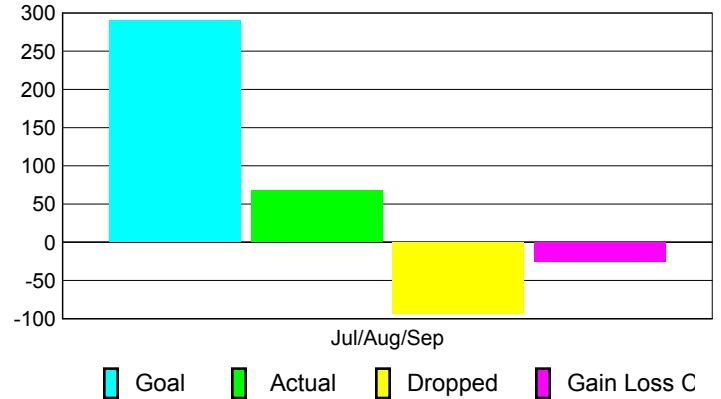

Membership Results 2010-2011

Goal, New, Dropped, Gain/Loss

Comparison of Membership Gain/Loss

Current Year Compared to the Previous Year